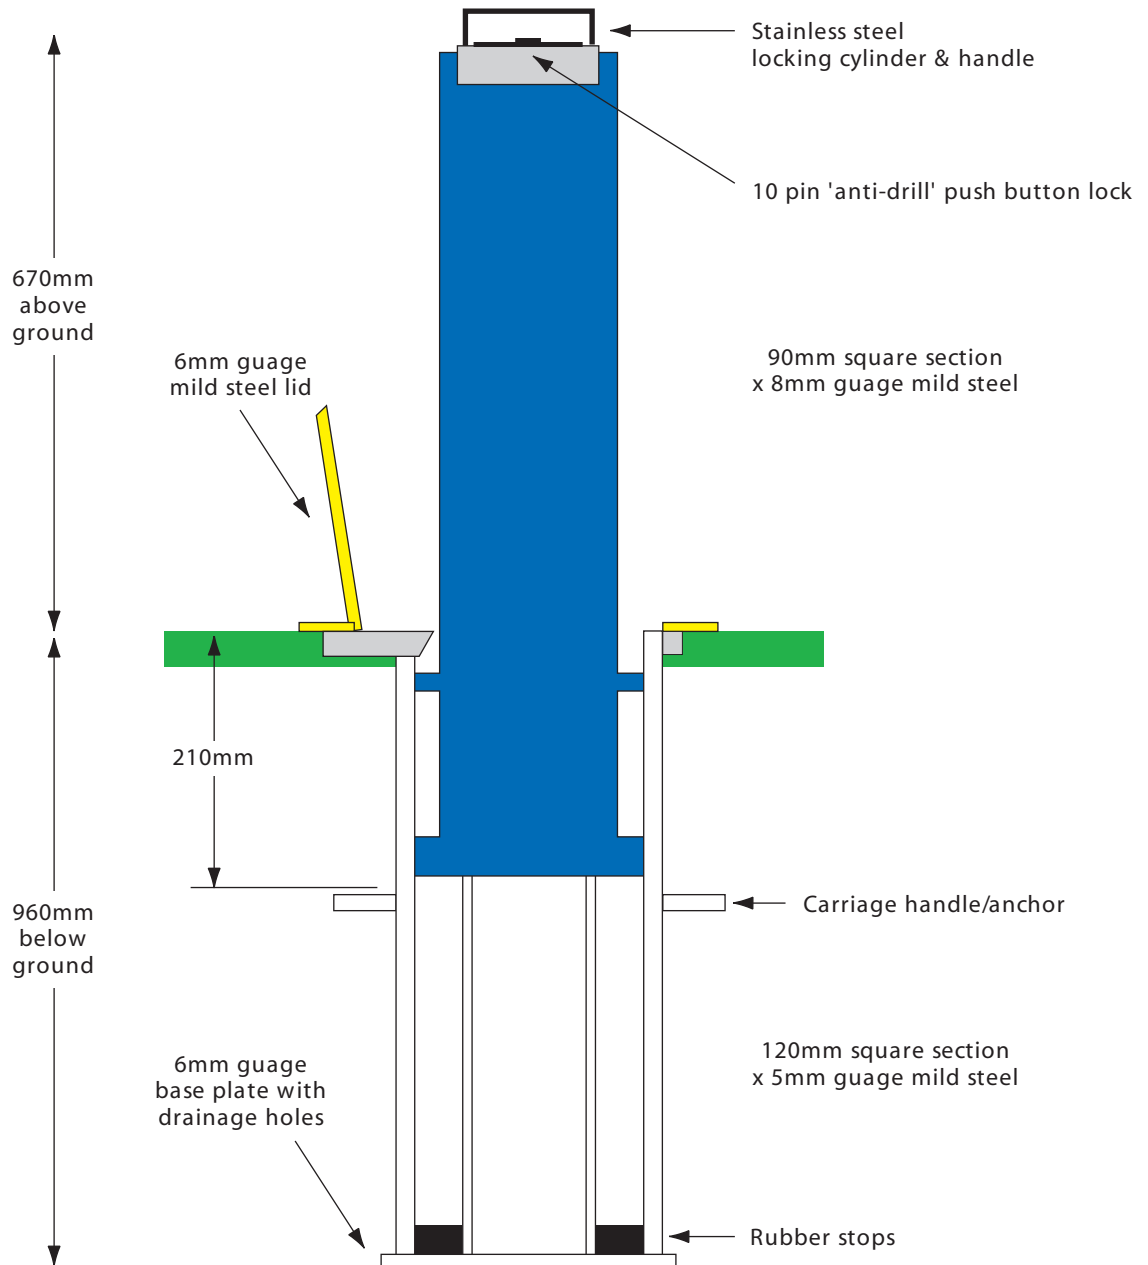

HEAVY DUTY SQUARE POST RRB/SQ8

Diagram not to scale

LIFTING WEIGHT
15 KG