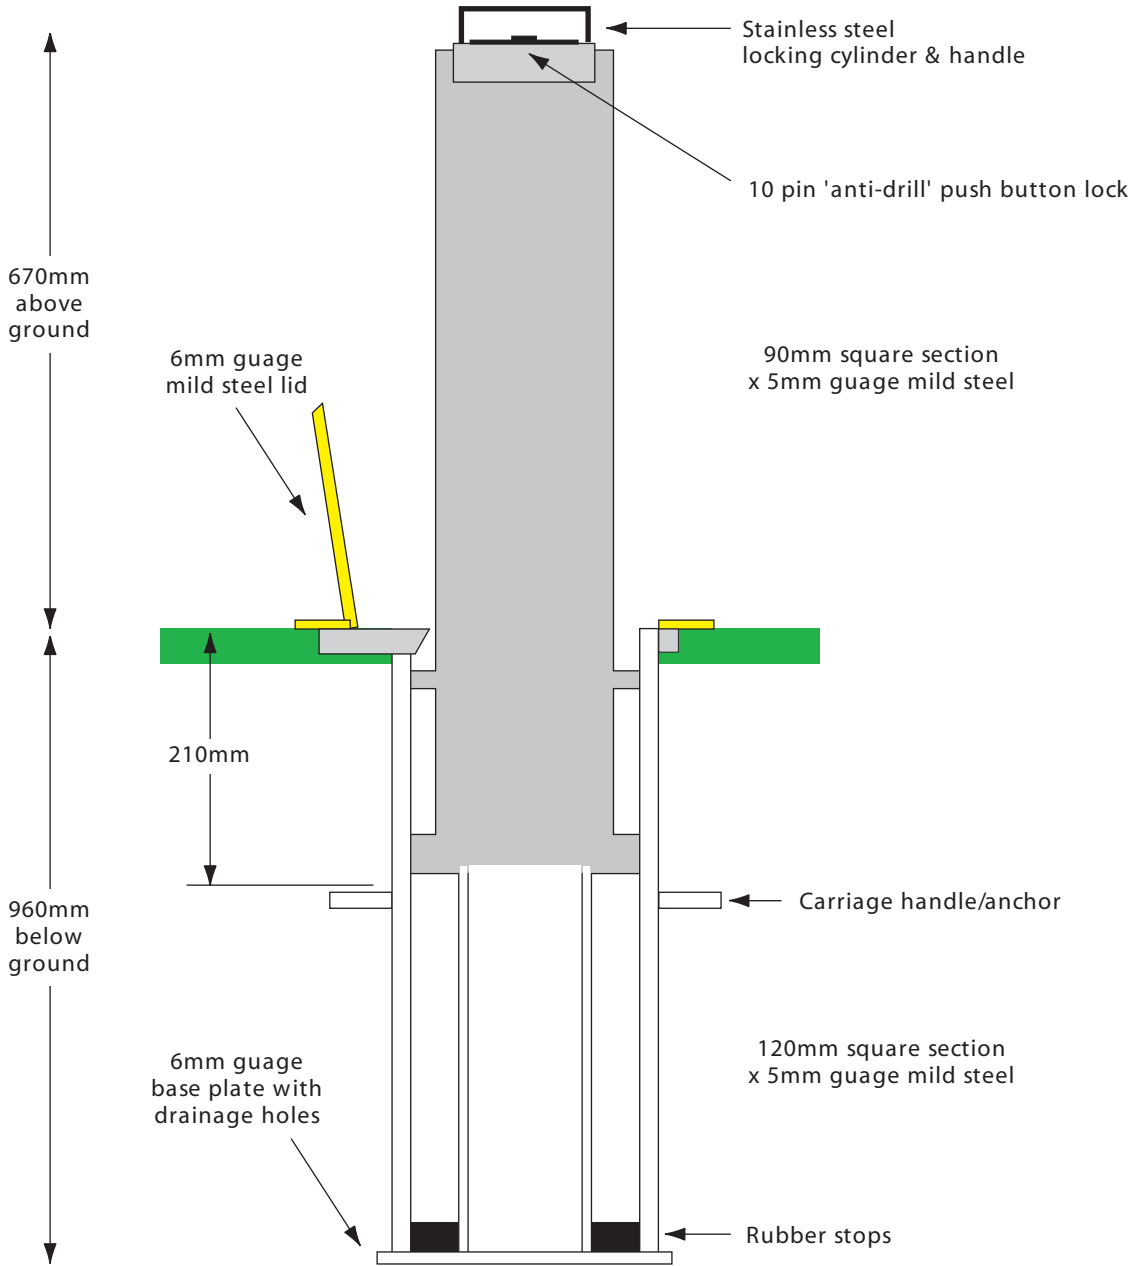

# STANDARD SQUARE POST RRB/SQ5

LIFTING WEIGHT  
13KG