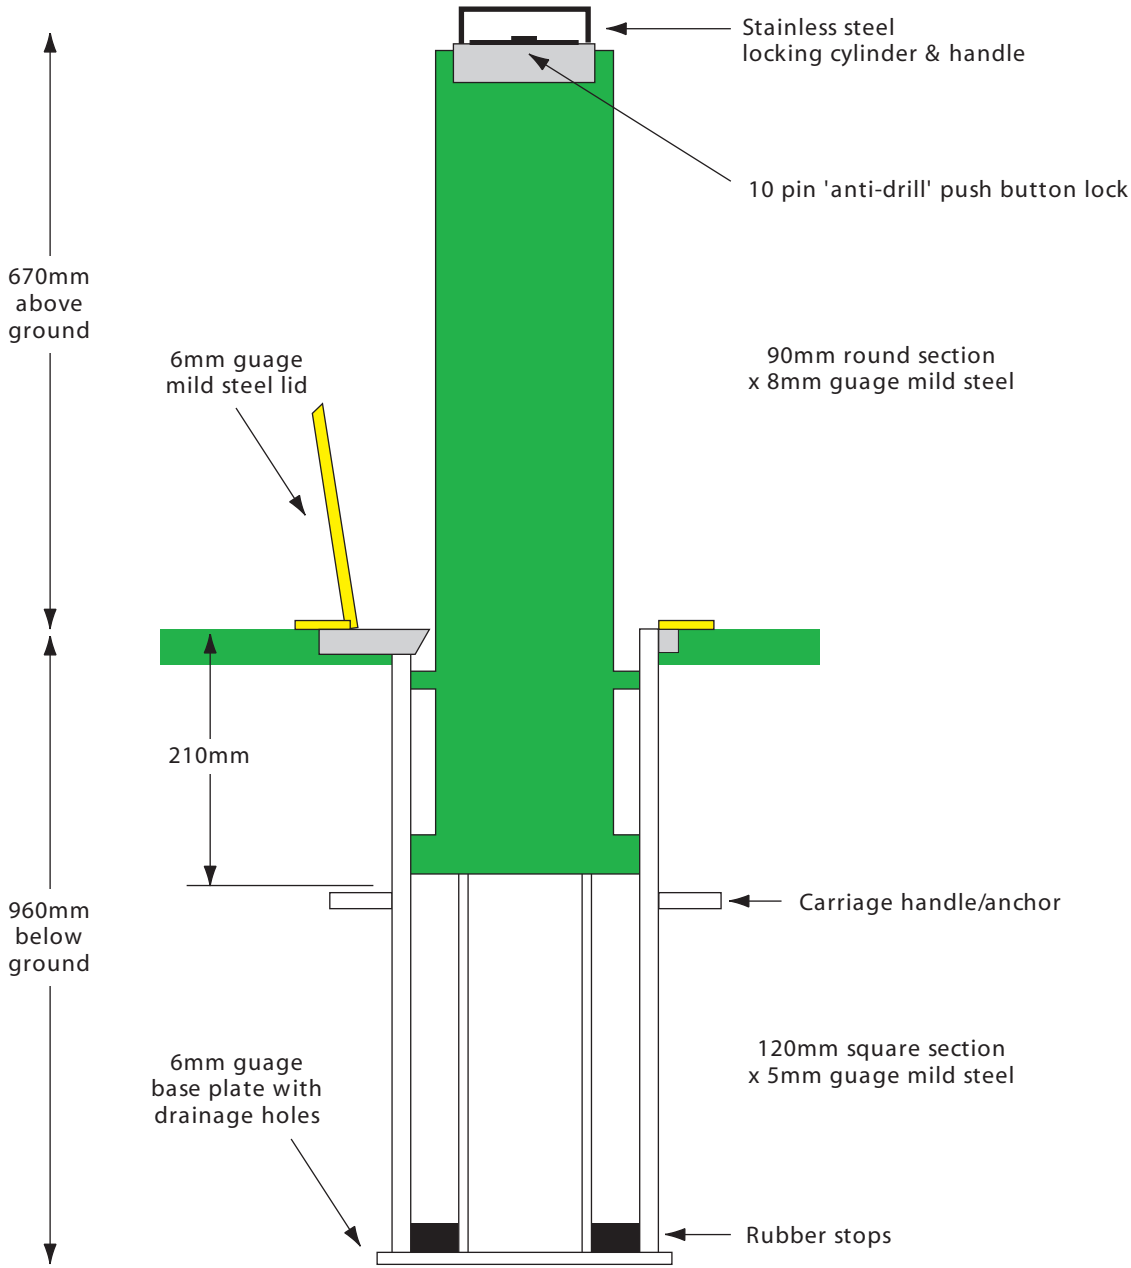

HEAVY DUTY ROUND POST RRB/R8

Diagram not to scale

LIFTING WEIGHT
14.5 KG