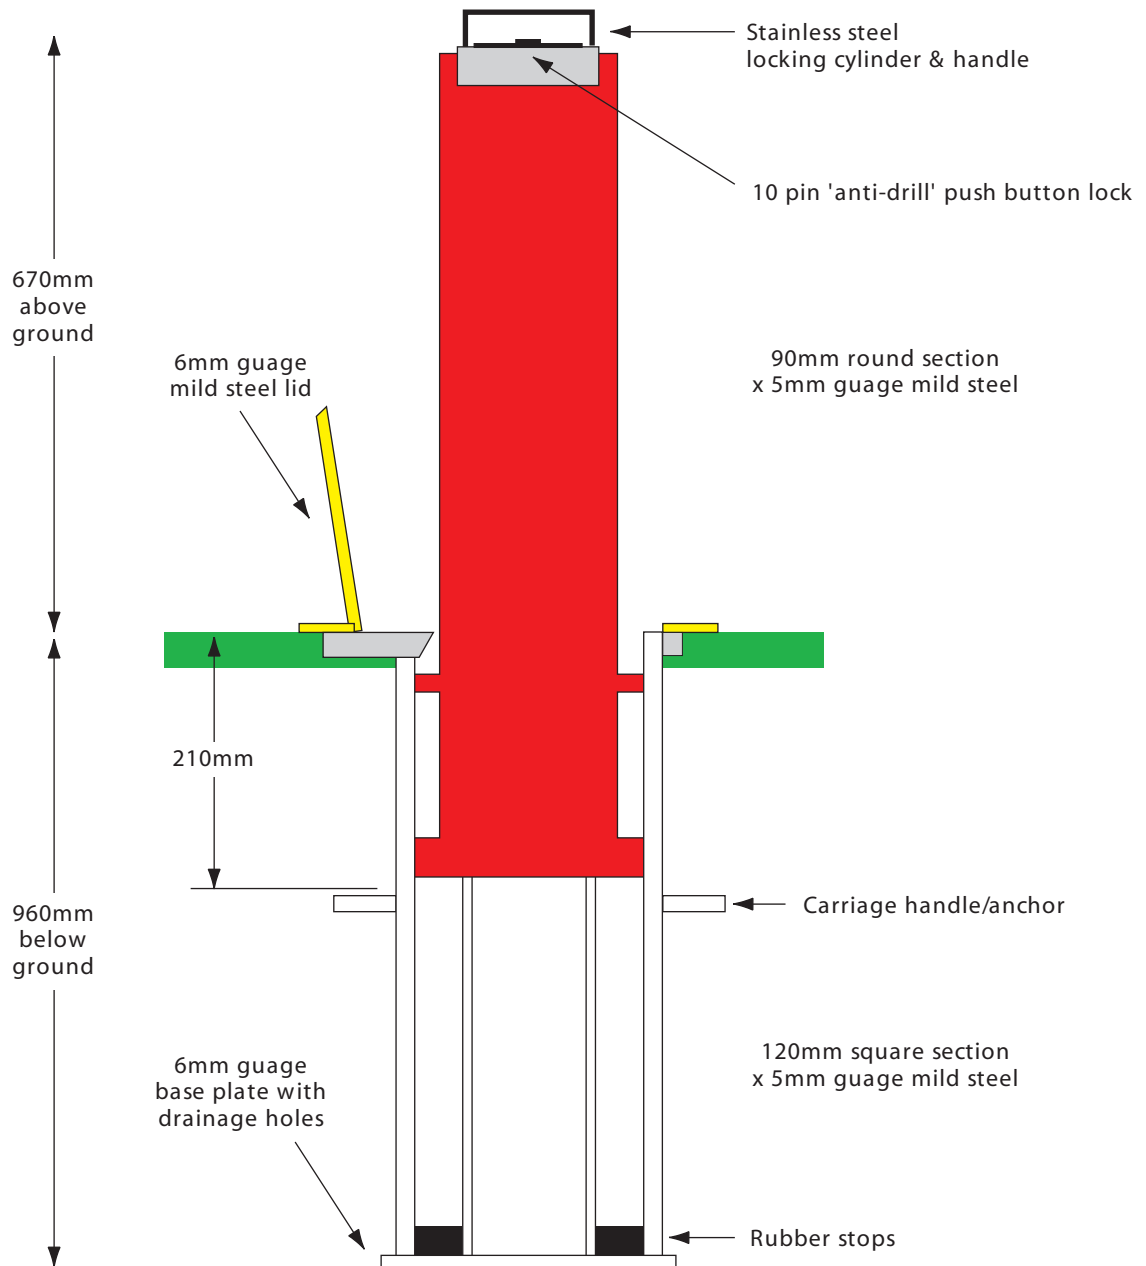

# STANDARD ROUND POST RRB/R5

Diagram not to scale

LIFTING WEIGHT  
11.5KG